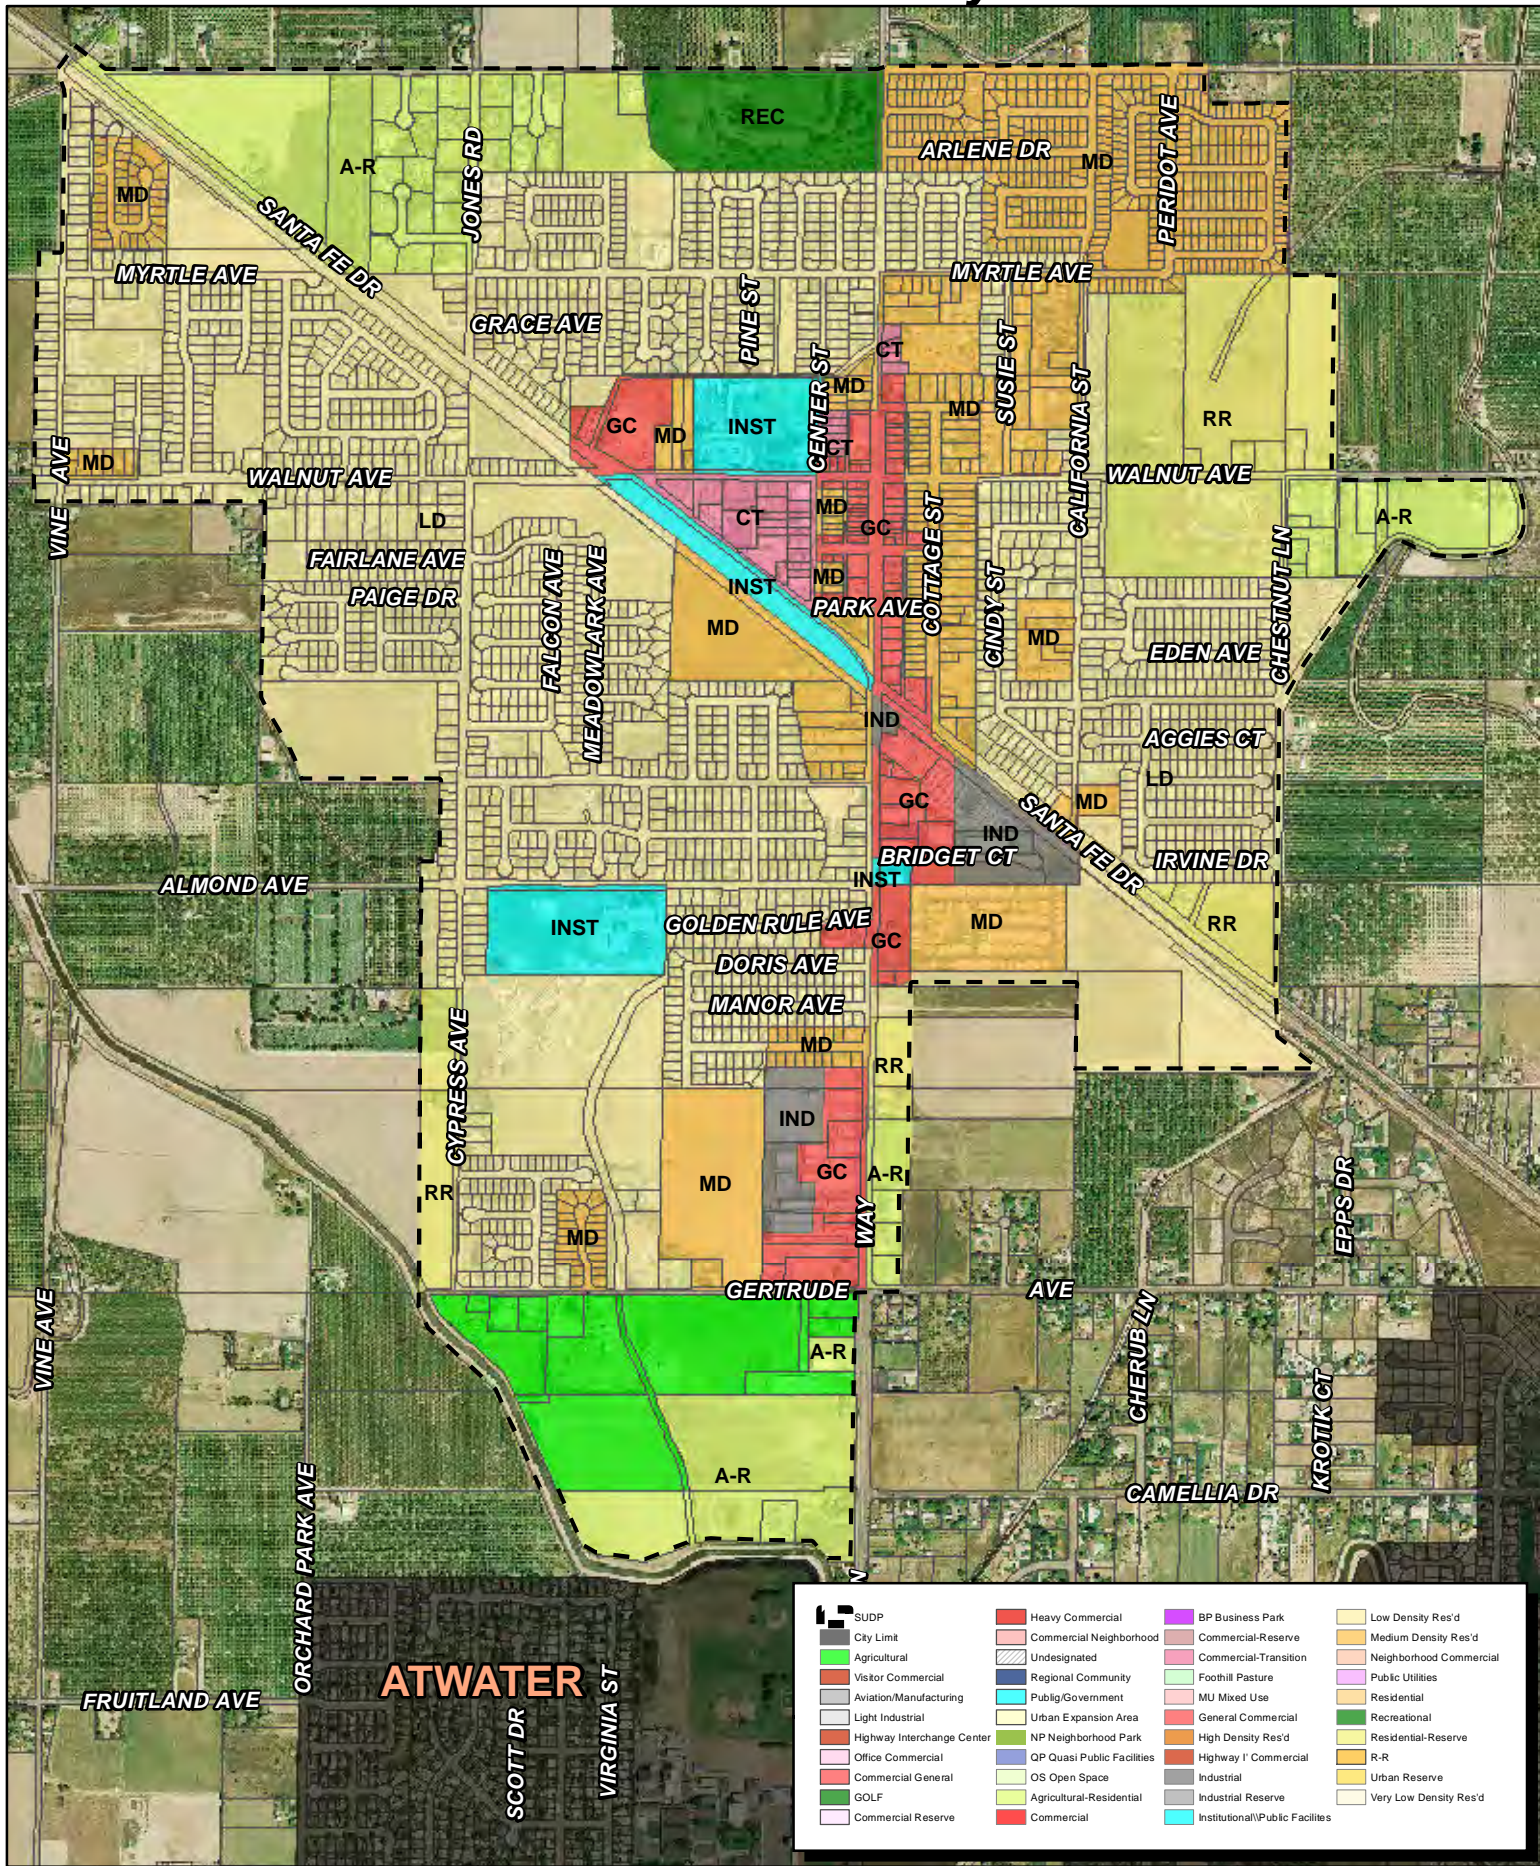

General Plan - Community of Winton

0 1,500 3,000 Feet

Zoning - Community of Winton

0 1,500 3,000 Feet

PRODUCED BY MERCED COUNTY PLANNING AND COMMUNITY DEVELOPMENT DEPARTMENT

Disclaimer: The information displayed on this map is for reference purposes only. Any questions regarding this map should be directed to the Merced County Planning & Community Development Department.