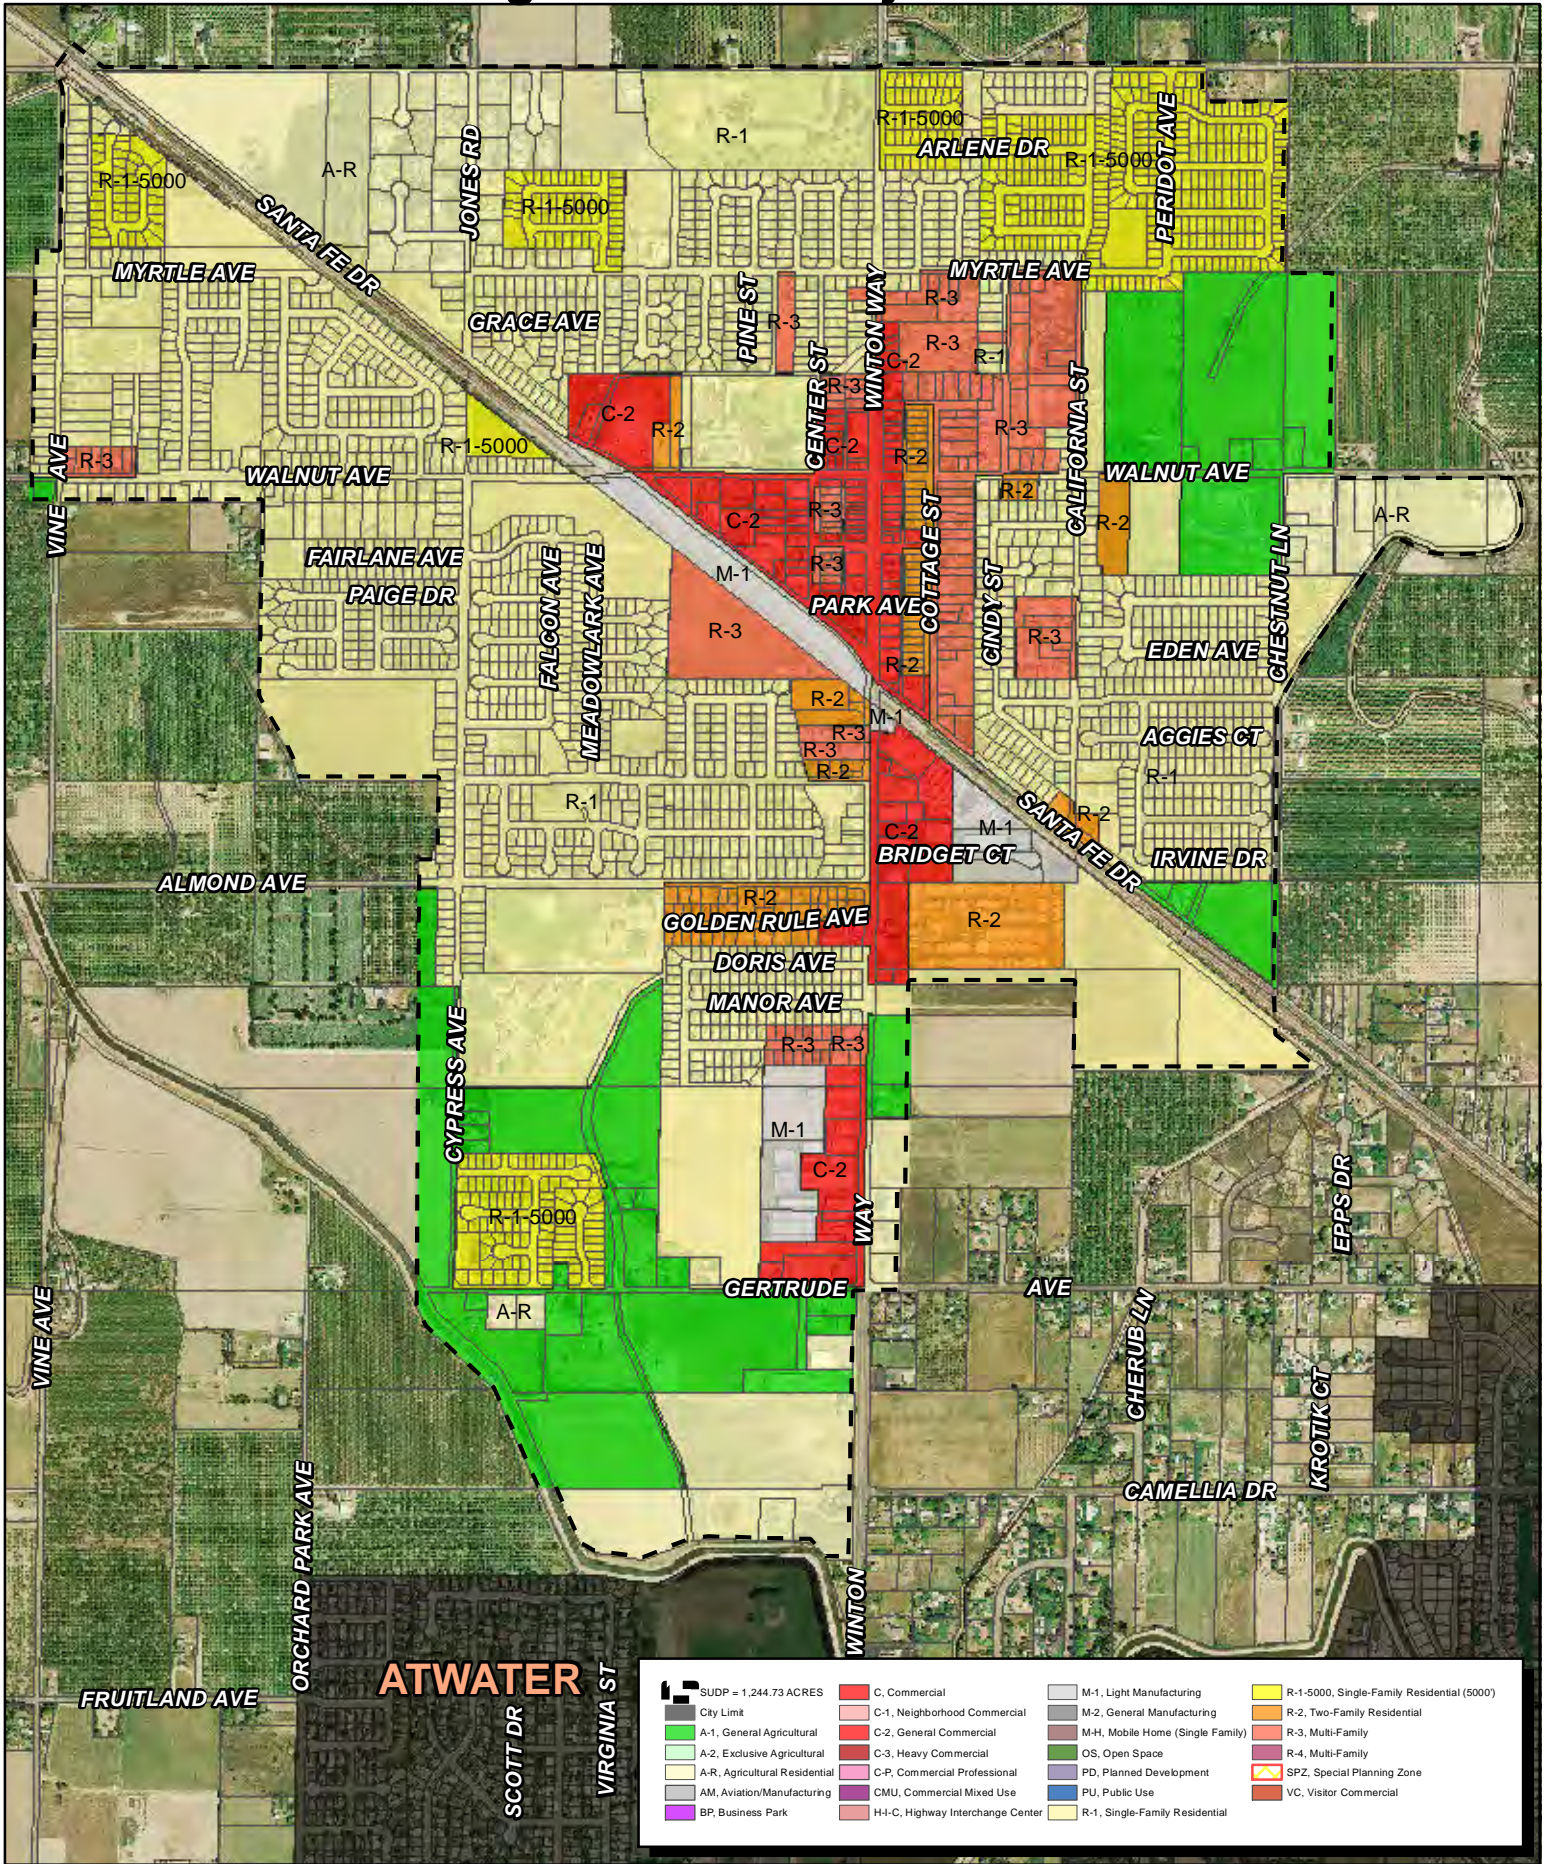

Zoning - Community of Winton

0 1,500 3,000 Feet

PRODUCED BY MERCED COUNTY PLANNING AND COMMUNITY DEVELOPMENT DEPARTMENT