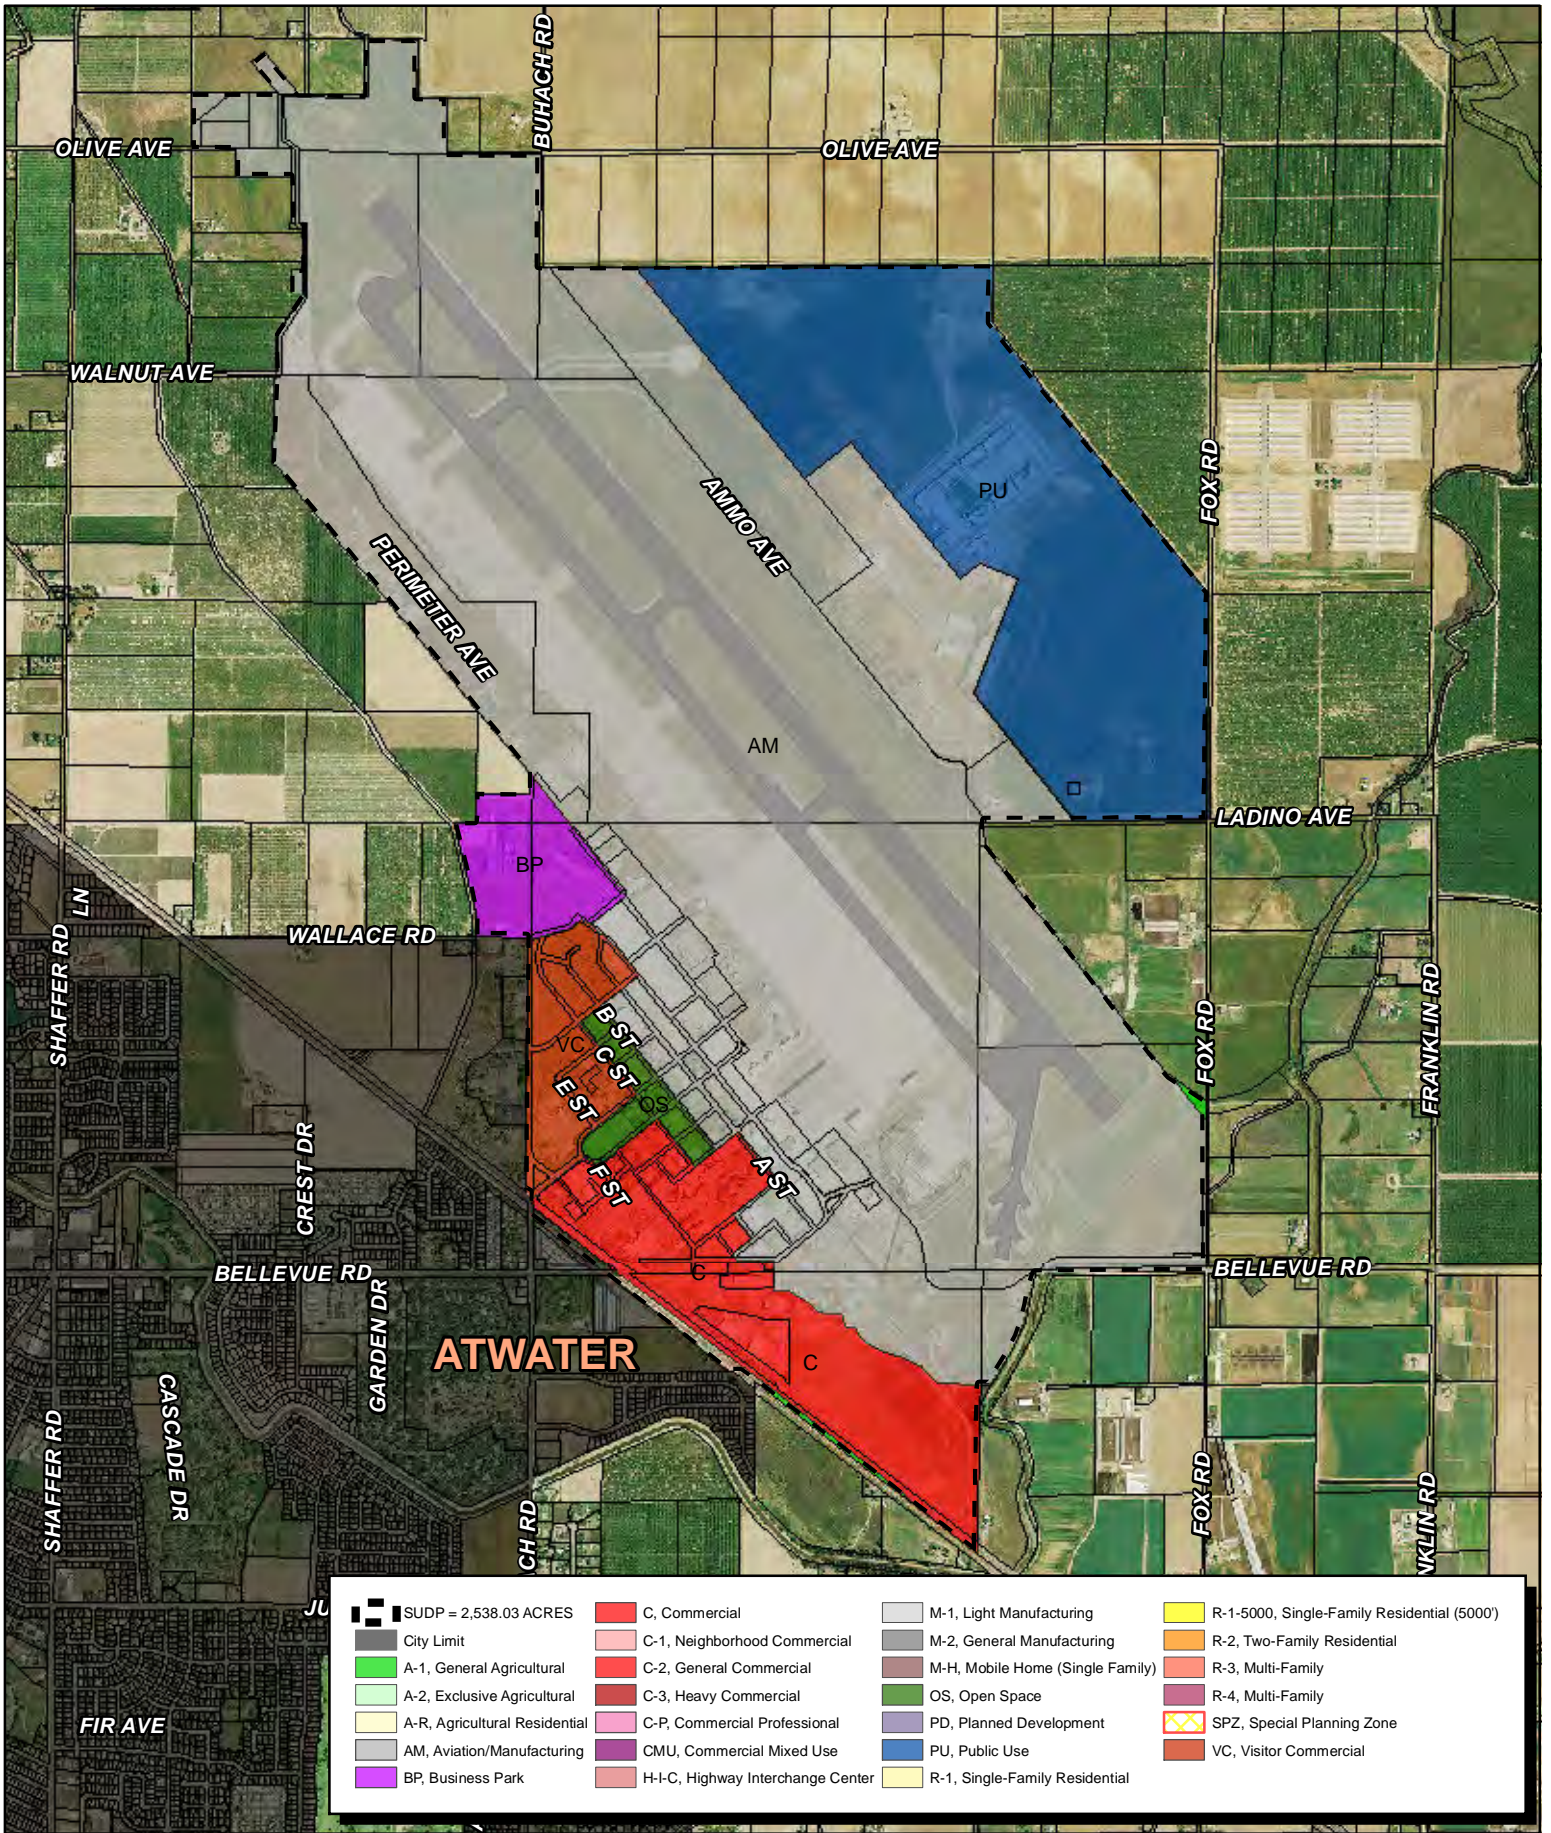

Zoning - Castle (CAED)

0 0.5 1 Miles

PRODUCED BY MERCED COUNTY PLANNING AND COMMUNITY DEVELOPMENT DEPARTMENT