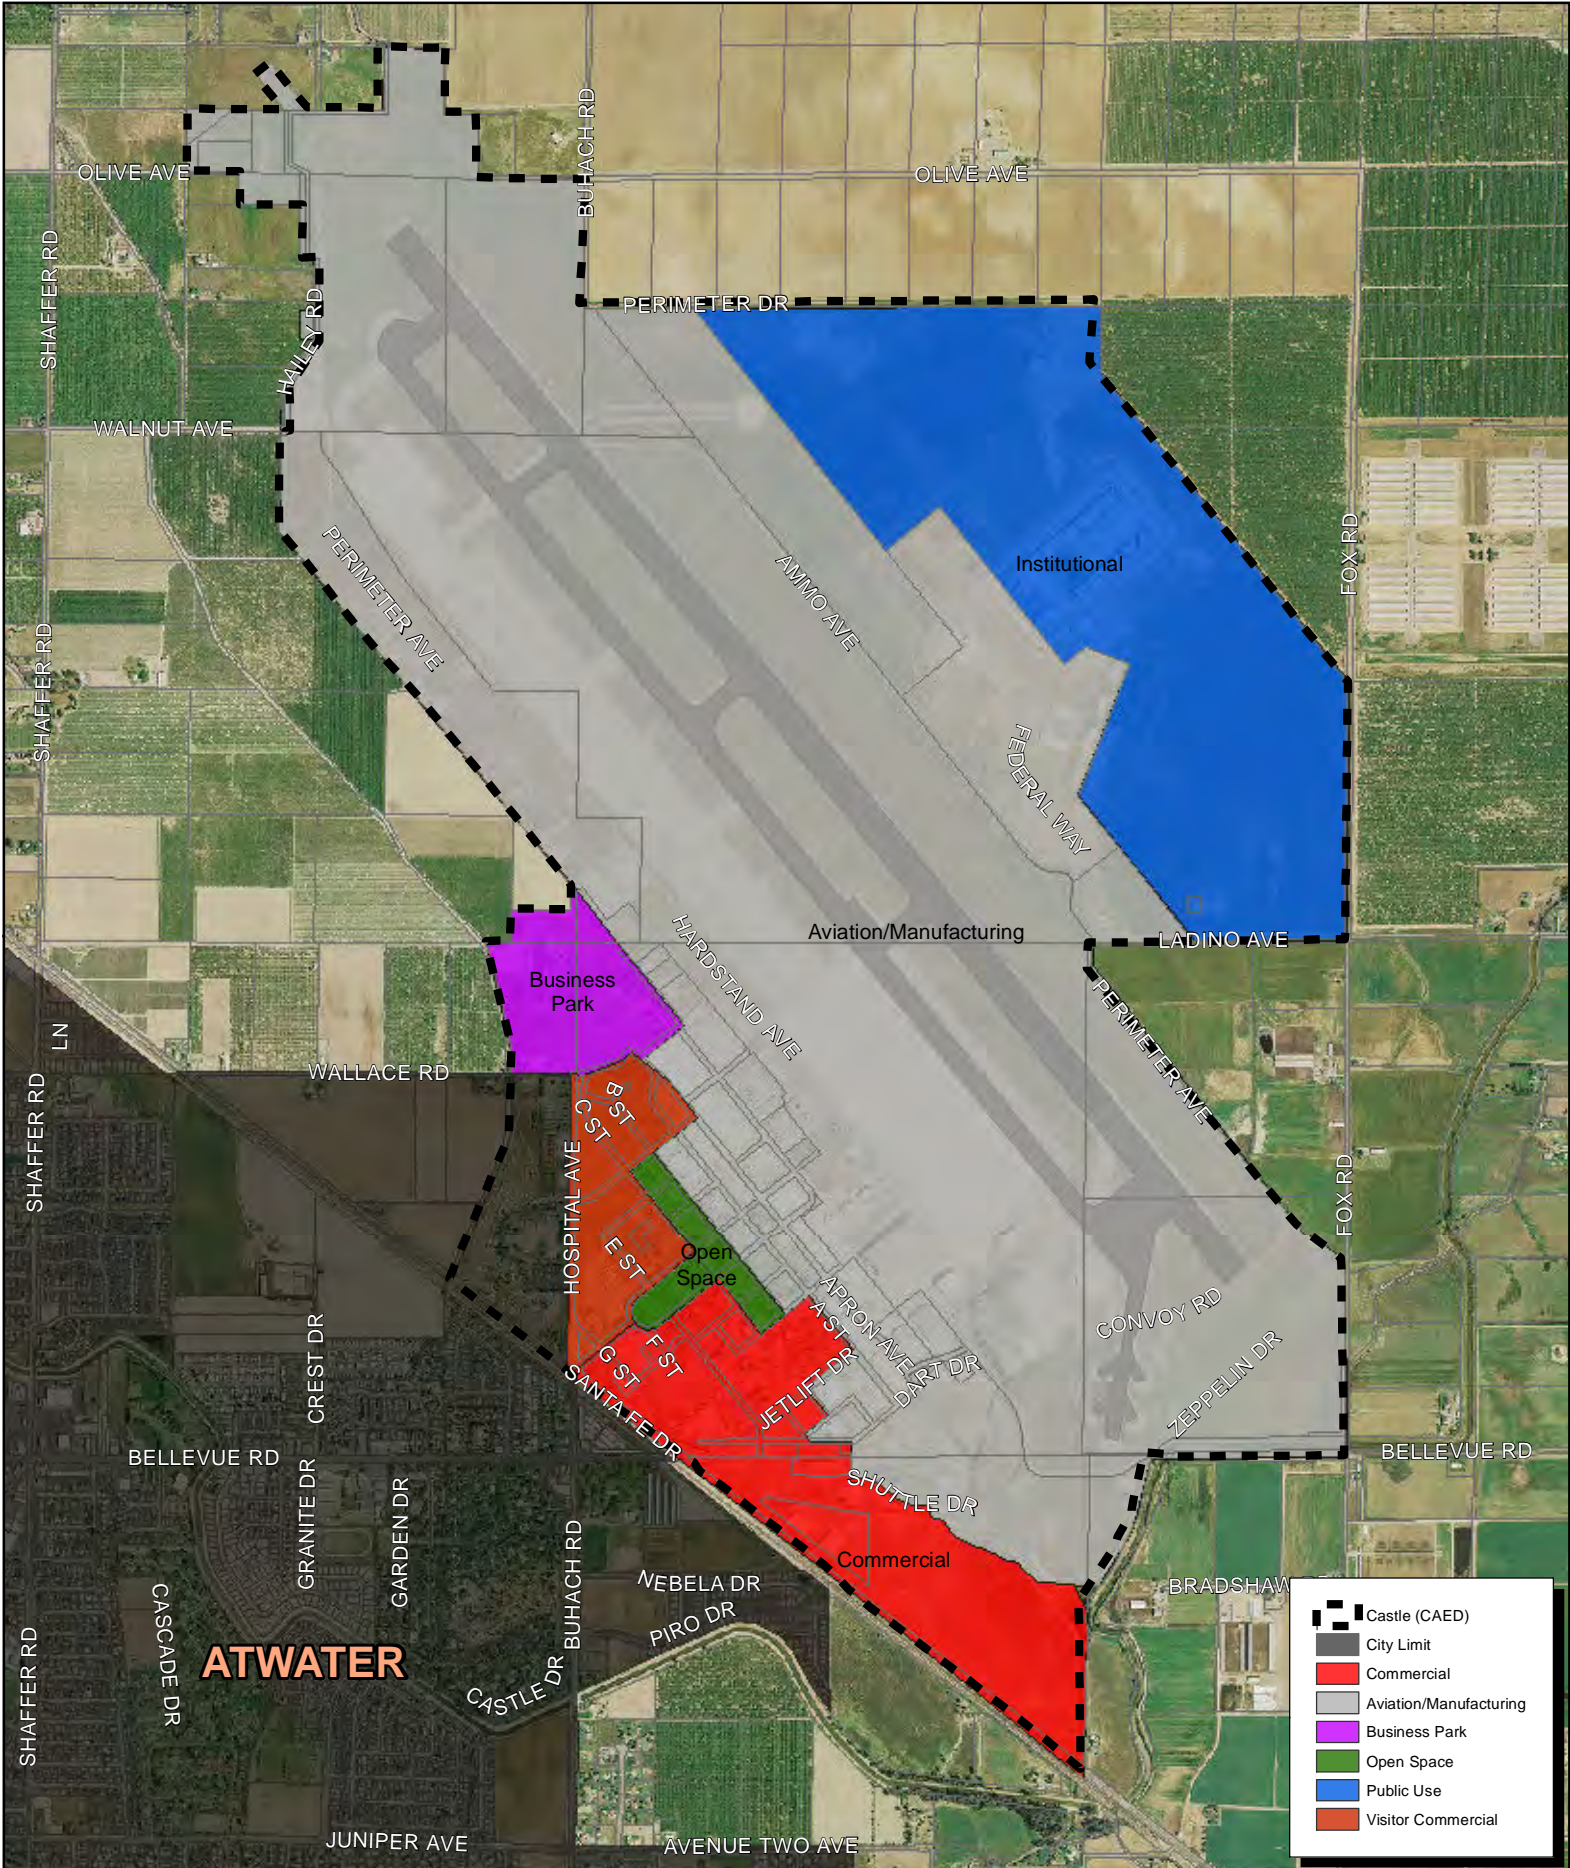

General Plan - Castle (CAED)

- Castle (CAED)
- City Limit
- Commercial
- Aviation/Manufacturing
- Business Park
- Open Space
- Public Use
- Visitor Commercial

0 0.5 1 Miles

PRODUCED BY MERCED COUNTY PLANNING AND COMMUNITY DEVELOPMENT DEPARTMENT
 Disclaimer: The information displayed on this map is for reference purposes only. Any questions regarding this map should be directed to the Merced County Planning & Community Development Department.

Zoning - Castle (CAED)

0 0.5 1 Miles

PRODUCED BY MERCED COUNTY PLANNING AND COMMUNITY DEVELOPMENT DEPARTMENT

Disclaimer: The information displayed on this map is for reference purposes only. Any questions regarding this map should be directed to the Merced County Planning & Community Development Department.